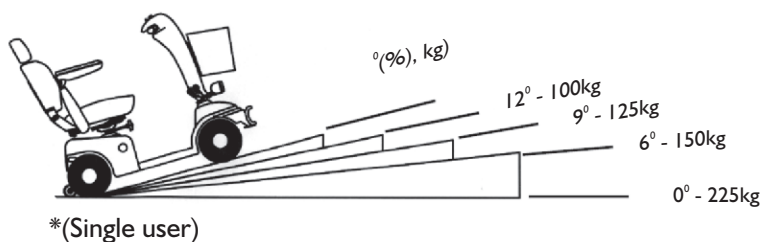

SHOPRIDER®
www.shoprider.com.au *mobility*

Your Authorised dealer

For your nearest Distributor call 1800 672 633
Or visit our Web Site at www.shoprider.com.au