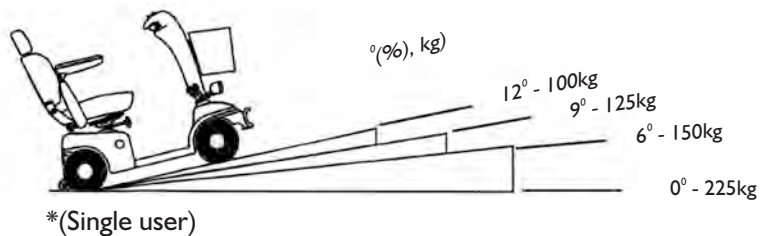

SPECIFICATIONS	ROCKY 6 Thin Tyre
Length	1430mm
Width	680mm
Height	1300mm
*Safe Climbing Angle	9 Degrees
*Max Climbing Angle	12 Degrees
*Maximum Load <u>Single user</u>	225Kgs
Charger	8Amp
Motor Size	2.0Hp
Battery capacity min	2 x 60 Amp
Maximum range#	up to 50km
Wheel Size	355mm
Turning Radius	1800 mm
Weight (with battery)	146kg

FEATURES:

Double Pillow Comfort Seat
Delta Steering Tiller
Gas Adjustable Steering Tiller
Adjustable width arm rests
Adjustable rear suspension
Sliding Rotating Seat
Variable Seat Height
Battery Power indicator
Double Head Lights
Rear Lights & Indicators
Hazard Lights
Front & Rear Bump Pads
High & Low Speed
Shopping Basket
Comprehensive Warranty

WARNING: Do not exceed 10kph on public roads or paths

IMPORTANT: Always be sure to read your owner's manual thoroughly before operating your machine.

Driving range varies with the factors shown below

- (1) The weight of the occupant
- (2) Level ground & Ambient temperature
- (3) Battery condition / Type of charger
- (4) Driving Style

Shoprider is listed and complies with the regulations of the Therapeutic Goods Association of Australia as well as the regulatory bodies and standards in America (FDA) and Europe (CE)

SHOPRIDER®
www.shoprider.com.au mobility

For your nearest Distributor call 1800 672 633
Or visit our Web Site at www.shoprider.com.au

Your Authorised dealer