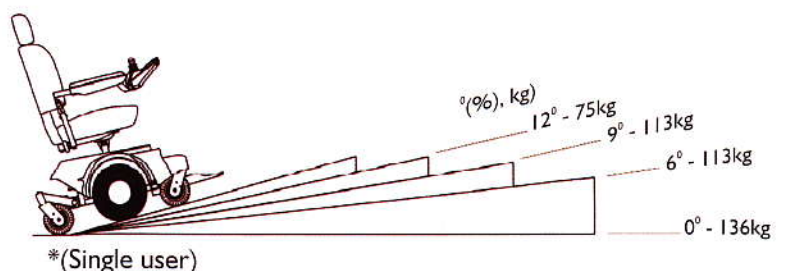

SPECIFICATIONS	G424M	G424L	FEATURES:
Length	920mm	920mm	Large Captain's Seat
Width	620mm	690mm	Retractable charger cord
Height	1120mm	1180mm	Adjustable arm rests
Battery Capacity (Minimum Amp)	2 x 40Amp	2 x 40Amp	Option of swing away leg rest
#Maximum Range	up to 30km	up to 40km	Option elevating leg rest
Maximum Load Single User*	136Kgs	136Kgs	Sleek body design
Charger on board	4Amp	8Amp	Color change panels
Motor Size	0.8 Hp	1.34 Hp	Smooth operation
			Free wheel device
			Variable seat height
*Safe Climbing Angle	8 Degrees	8 Degrees	Controller interchangeable both arms
*Max Climbing Angle	12 Degrees	12 Degrees	Rear drive bracket available
Turning Radius	570mm	600mm	
Wheel Size:			
- Front Caster	2 x 125mm	2 x 125mm	
- Middle (drive)	2 x 250mm	2 x 350mm	
- Rear caster	2 x 100mm	2 x 100mm	
			Driver weight may exceed weight of unit. Reduce speed when turning

IMPORTANT

Always be sure to read your owner's manual thoroughly before operating your machine.

Driving range varies with the factors shown below

- (1) The weight of the occupant
- (2) Level ground & Ambient temperature
- (3) Battery condition / Type of charger
- (4) Driving Style

SHOPRIDER®
www.shoprider.com.au *mobility*

Your Authorised dealer

For your nearest Distributor call 1800 672 633
Or visit our Web Site at www.shoprider.com.au