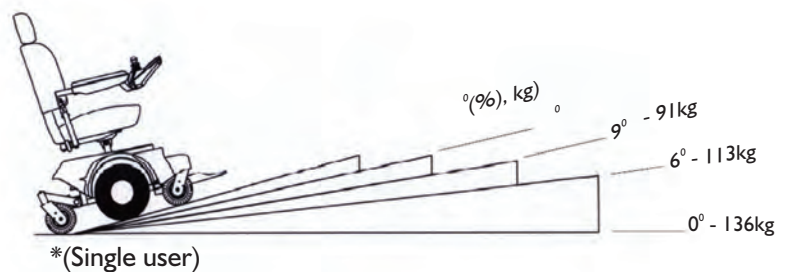

SPECIFICATIONS

G424ML

Length	1090mm
Width	620mm
Height	1540mm
Battery Capacity (Minimum Amp)	2 x 50Amp
#Maximum Range	up to 40km
Maximum Load Single User*	136Kgs
Charger on board	5Amp
Motor Size	0.80 Hp
Maximum Speed	7-8Kph
*Max Climbing Angle	9 Degrees
Turning Radius	600mm
Wheel Size:	
- Front Caster	2 x 125mm
- Middle (drive)	2 x 250mm
- Rear caster	2 x 100mm
Maximum Seat	910mm

FEATURES:

Large Captain's Seat
Electric power lift seat
Adjustable arm rests
Swing away leg rest
Sleek body design
Color change panels
Smooth operation
Free wheel device
Variable seat height
Controller interchangeable both arms
Off Board charger

Driver weight may exceed weight of unit. Reduce speed when turning

IMPORTANT

Always be sure to read your owner's manual thoroughly before operating your machine.

Driving range varies with the factors shown below

- (1) The weight of the occupant
- (2) Level ground & Ambient temperature
- (3) Battery condition / Type of charger
- (4) Driving Style

SHOPRIDER®
www.shoprider.com.au *mobility*

Your Authorised dealer

For your nearest Distributor call 1800 672 633
Or visit our Web Site at www.shoprider.com.au