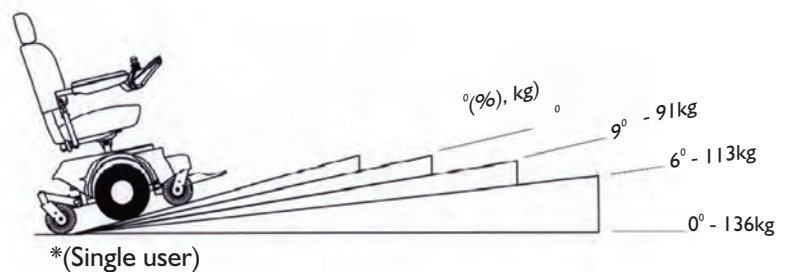

SPECIFICATIONS

G424MT

Length	1090mm
Width	620mm
Height	1240mm
Battery Capacity (Minimum Amp)	2 x 50Amp
#Maximum Range	up to 40km
Maximum Load Single User*	136Kgs
Charger on board	5Amp
Motor Size	0.80 Hp
*Max Climbing Angle	9 Degrees
Turning Radius	600mm
Wheel Size:	
- Front Caster	2 x 125mm
- Middle (drive)	2 x 250mm
- Rear caster	2 x 100mm
Maximum Seat Recline	45 degree

FEATURES:

Large Captain's Seat
Electric power tilt seat
Adjustable arm rests
Swing away leg rest
Sleek body design
Color change panels
Smooth operation
Free wheel device
Variable seat height
Controller interchangeable
both arms
Off Board charger

Driver weight may exceed weight of unit. Reduce speed when turning

IMPORTANT

Always be sure to read your owner's manual thoroughly before operating your machine.

Driving range varies with the factors shown below

- (1) The weight of the occupant
- (2) Level ground & Ambient temperature
- (3) Battery condition / Type of charger
- (4) Driving Style

SHOPRIDER®
www.shoprider.com.au *mobility*

Your Authorised dealer

For your nearest Distributor call 1800 672 633
Or visit our Web Site at www.shoprider.com.au