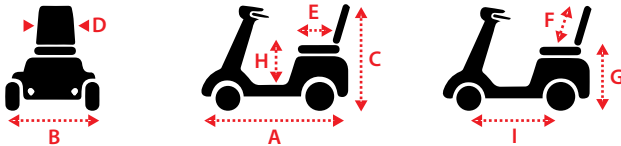

LED lighting system.

Lockable storage drawer underneath the seat.

Extra storage & Shopping bag hook.

Digital LCD Dashboard Display.

Dimensions cm/in

Overall Dimension : A x B x C 120 x 63 x 132cm/47.2 x 24.8 x 52"

Seat Dimension : D x E x F 46 x 41 x 46cm/18 x 16 x 18"

Seat Height from Ground : G 64-69cm/25-27"

Seat Height from Deck : H 41.5-46.5cm/16.3-18.3"

Wheel Base : I 88cm/34.6"

Weight kg/lb

Base	Battery/ea	Seat	Total with Battery	Capacity
70/154	6.5/14	18.5/40.5	114.5/252	136/300